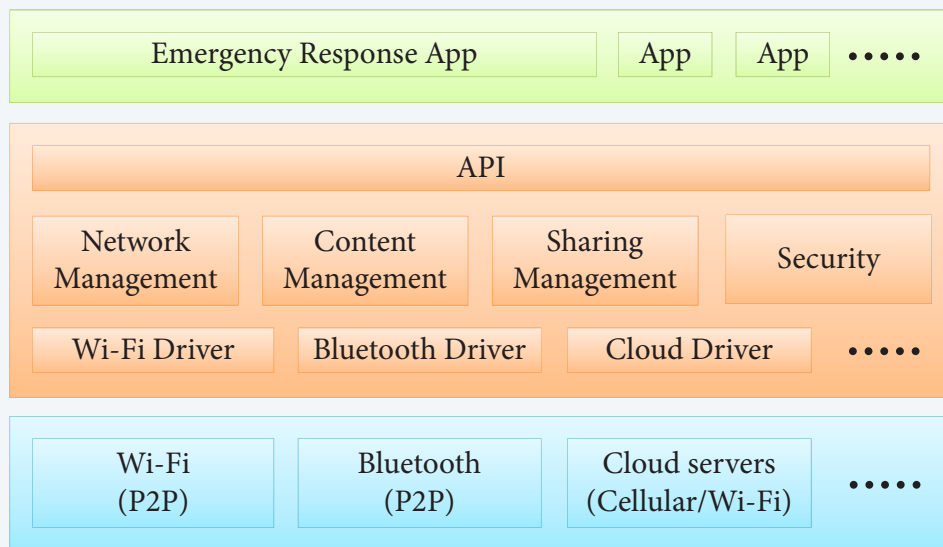

Smartphone App for Smart Emergency Response System

A Tool for Crowd-Sourced Information Collection

Key Features

- Creates ad-hoc networks among nearby handsets when cell towers are down
- Allows affected people to share their situations using messages and pictures
- Relays relief requests from people in need to the mission control center

The App is Available for Download

- Try the Android app and submit help requests on site at SmartAmerica Expo

Enabling Technology

ShAir: A Platform for Mobile Content Sharing

- Proximity-based (+ server-based) peer-to-peer communication
- Multiple network management (Wi-Fi, Bluetooth, cellular)
- Content / sharing management
- Data encryption
- Easy-to-use SDK/API
- Extensible middleware
- Android driver support