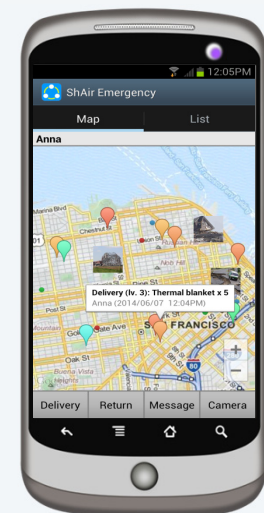

Smartphone App for Smart Emergency Response System

A Tool for Crowd-Sourced Information Collection

Key Features

- Creates ad-hoc networks among nearby handsets when cell towers are down
- Allows affected people to share their situations using messages and pictures
- Relays relief requests from people in need to the mission control center

The App is Available for Download

- Try the Android app and submit help requests on site at SmartAmerica Expo

Enabling Technology

ShAir: A Platform for Mobile Content Sharing

- Proximity-based (+ server-based) peer-to-peer communication
- Multiple network management (Wi-Fi, Bluetooth, cellular)
- Content / sharing management
- Data encryption
- Easy-to-use SDK/API
- Extensible middleware
- Android driver support