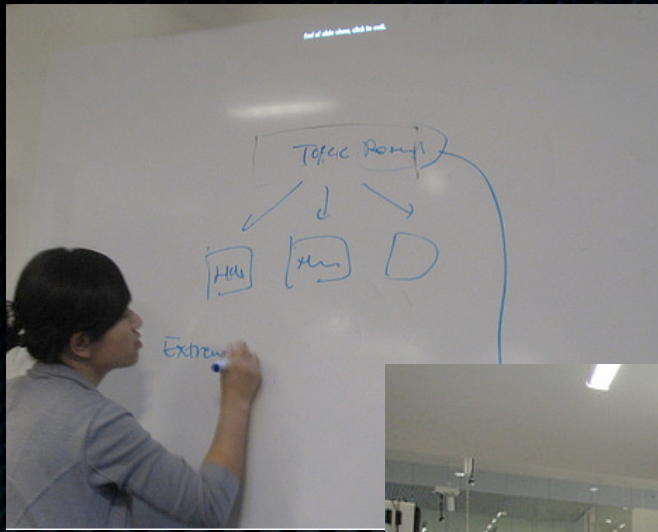

Iterations

- [HatcheryOne](#) FlowMediaRiver?
- [HatcheryTwo](#) First Installation with VP in 344
- [HatcheryThree](#) Second iteration with Highlight, Tag, Flag.
- [HatcheryFour](#) Third iteration, installation of WiFi? cameras + Initialisation Sutherland
- [HatcherFive](#)
- [HatcherySix](#) cameras, projector, mac mini, and audio mounted in the space
- [HatcherySeven](#) Brainstorming Mode
- [HatcheryEight](#) New Flow design
- [HatcheryNine](#) trackmate experiments and new logo
- [HatcheryTen](#) trying absolute positioning in the Bucket.
- [HatcheryEleven](#) meeting with Hiroshi to show/discuss system.

Goal

- Integration of many different tools (physical, digital) used by inhabitants of the space to document their practices
 - flickr, blog, wiki, textfiles, powerpoint, web browser

- Webs**
- Affect
 - Agents
 - Ambient
 - Biomech
 - C4FCM
 - CFB
 - CFS
 - CameraCulture
 - Changingplaces
 - Cogmac
 - Communications
 - Conceptvehicle
 - DC
 - DLab
 - E14

SHARE

IdeaGarden

versal method
 re is one direction, the opposite direction
 exists.

- Analogies
 - Think of a similar but known concept, go back and see how it applies to the original problem
- Random Association
 - All about creating movement