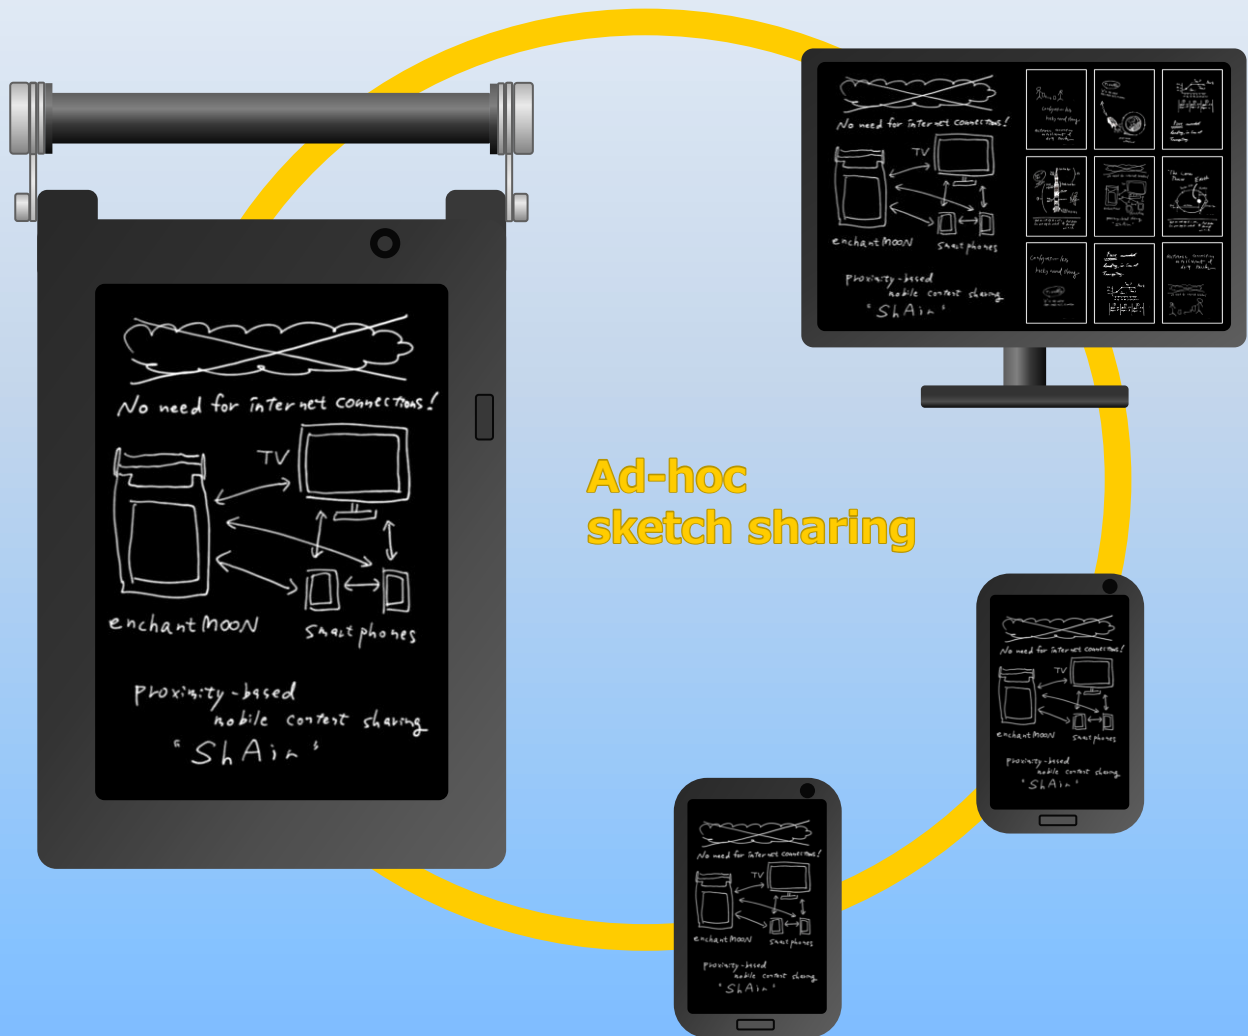

(Reference exhibit)

- Proximity-based ad-hoc sketch sharing with minimal configuration
- Self-organized local Wi-Fi networks without Internet connections

ShAir is a platform for proximity-based content sharing being developed at MIT Media Lab. This is a reference exhibit and does not imply enchantMOON's commercial adoption of ShAir.